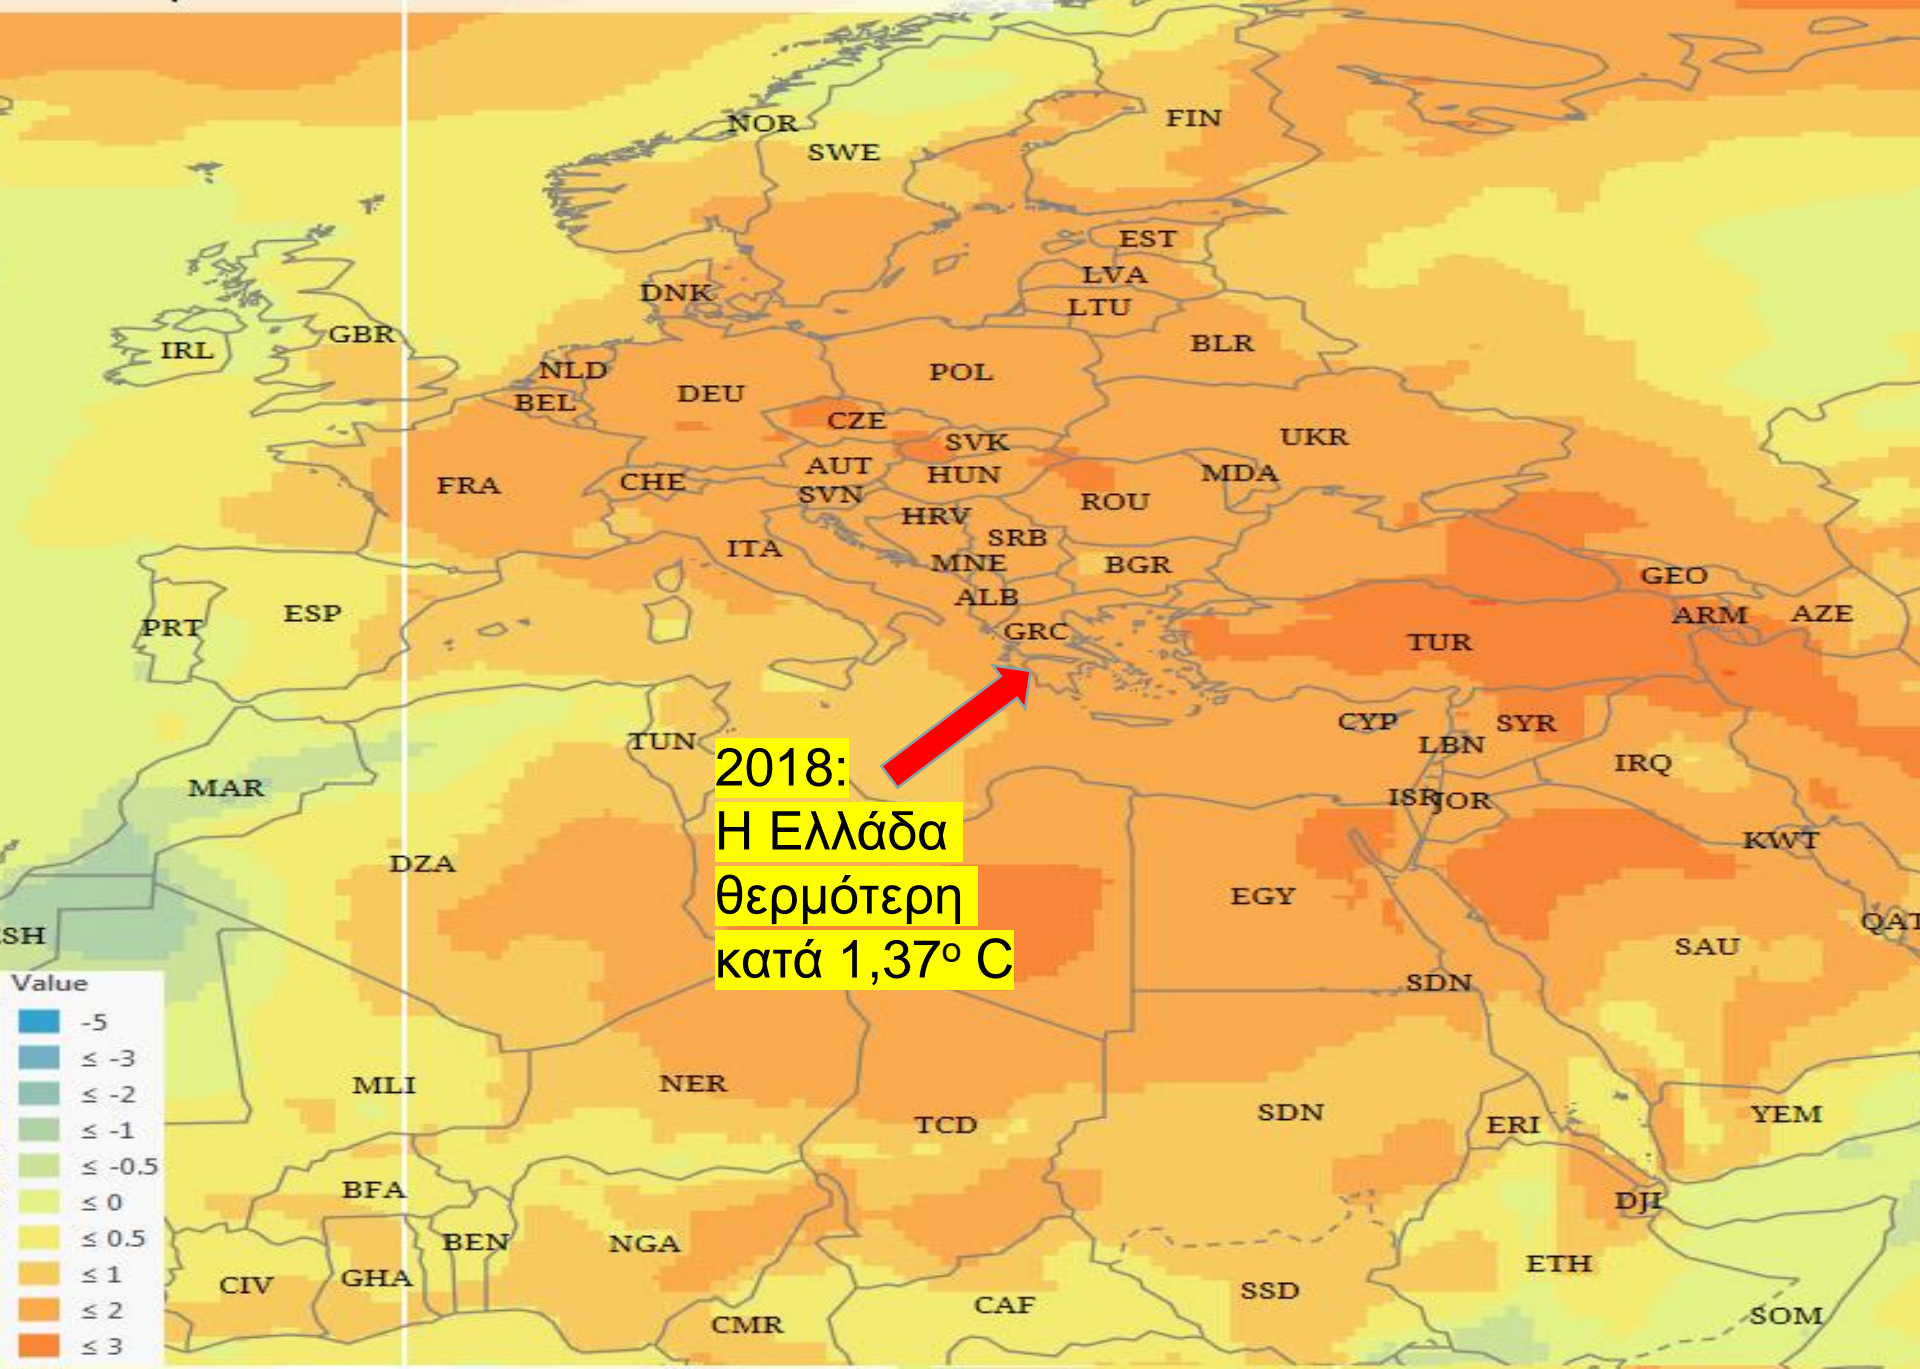

Temperature Anomalies