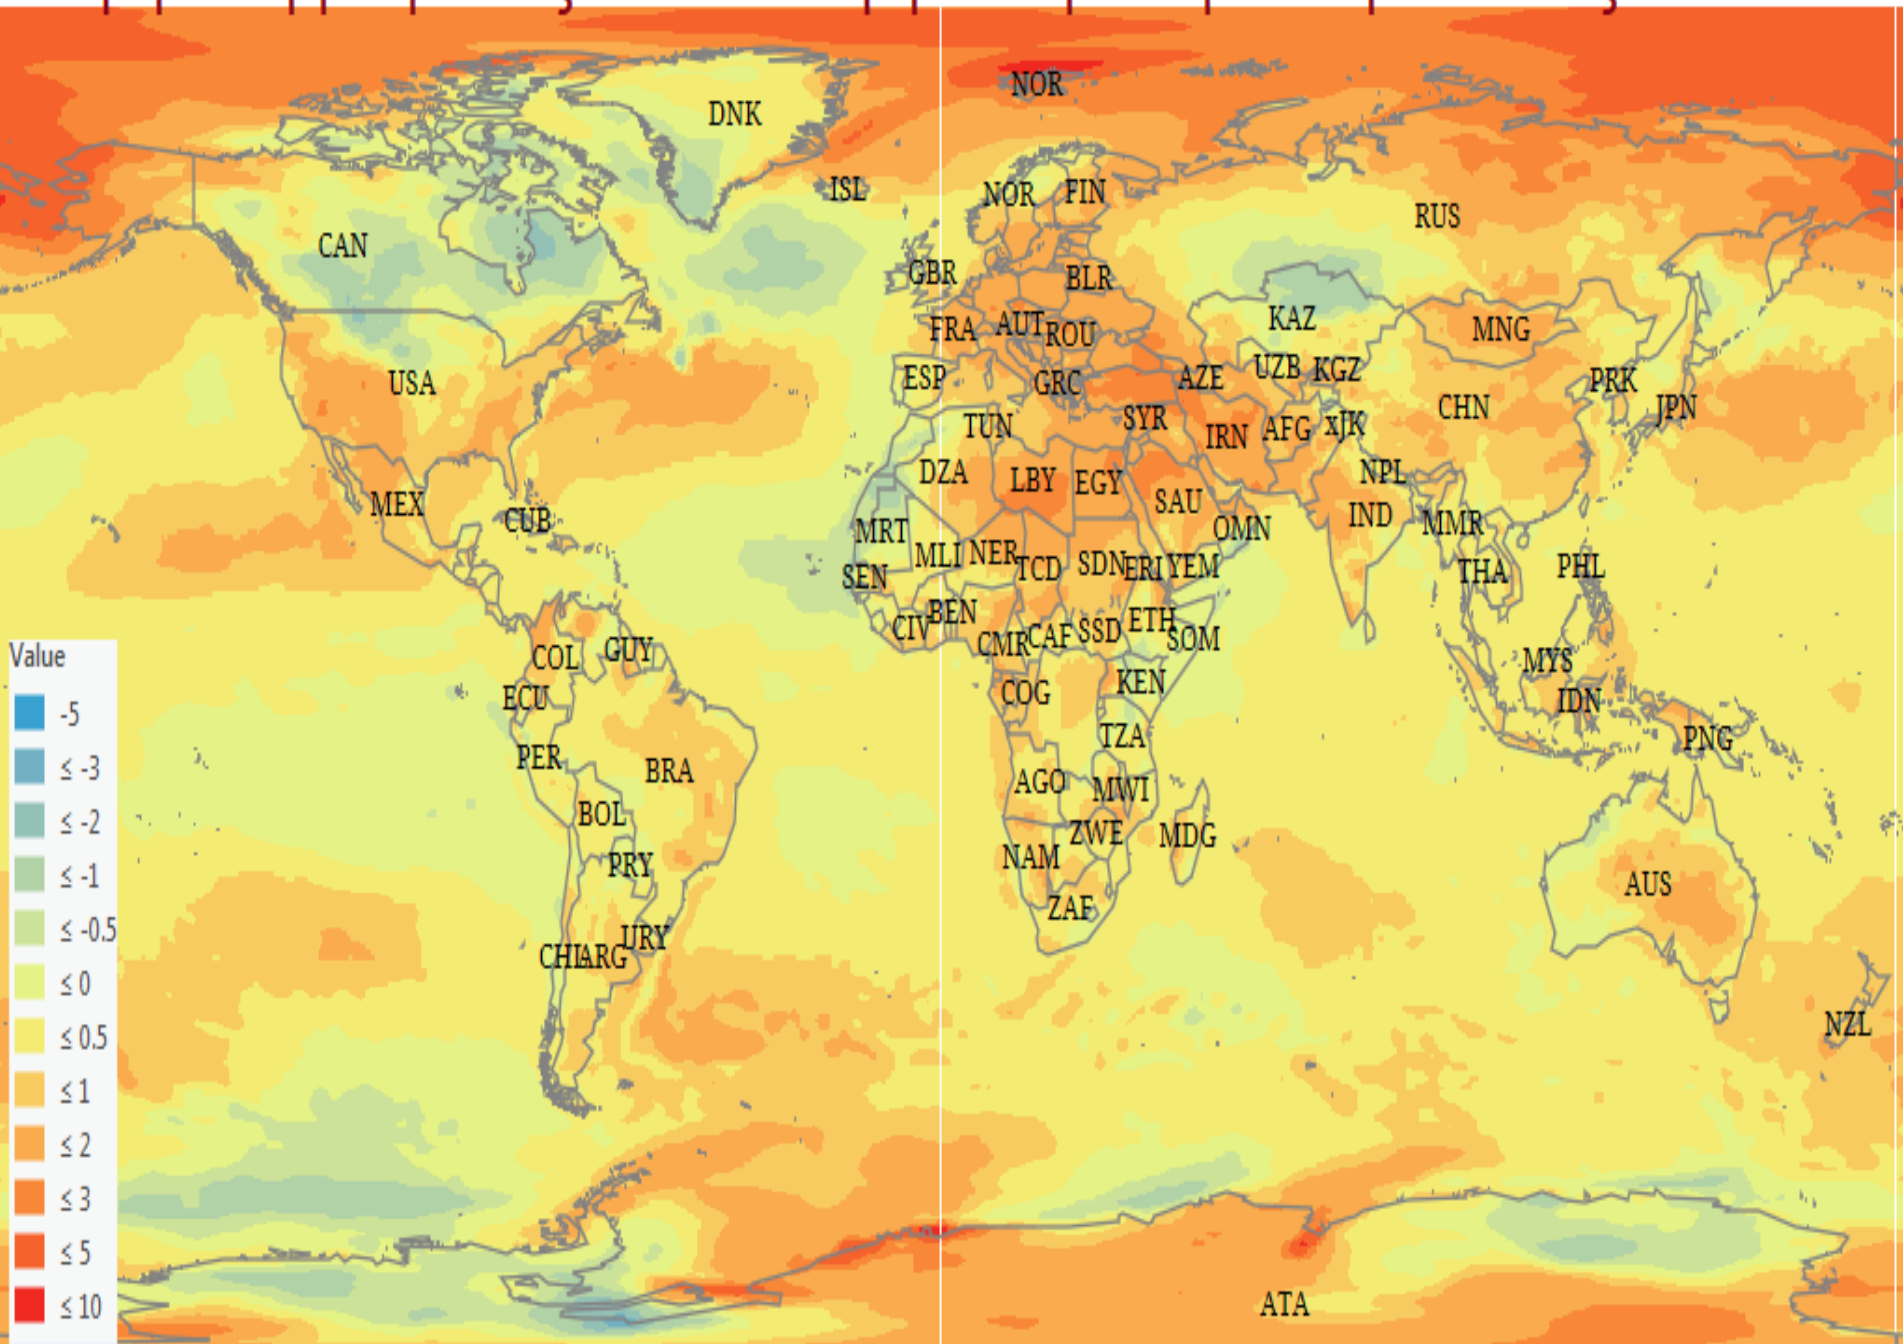

Διαφορά θερμοκρασίας το 2018 συγκριτικά με το μέσο όρο 30ετίας 1981-2010