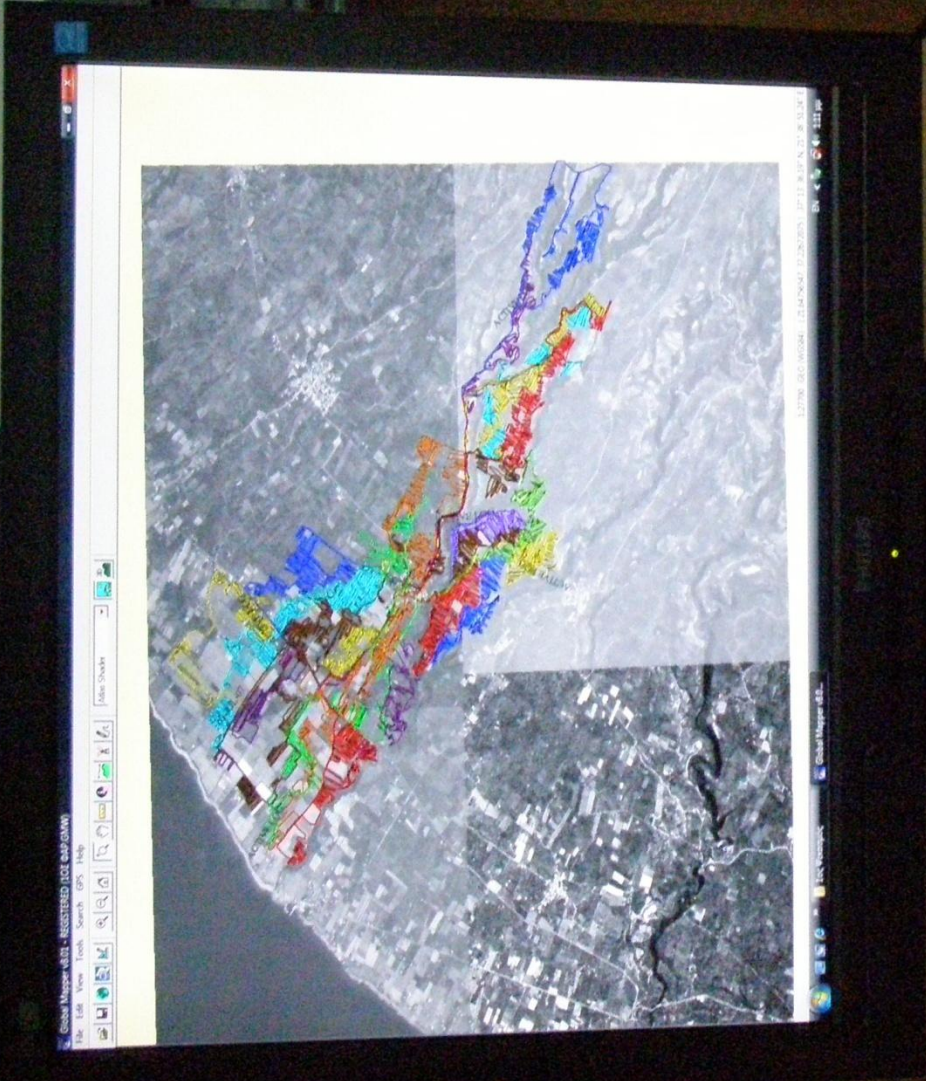

GARMIN

72-86

TRAKTOR BEN HOLLAND  
AL. PISTONOVODI  
MONTAZH

Handwritten notes on a white paper, including the number 3(43) and other illegible scribbles.

Symbol	Description	Waypoint	Comment	Type	Latitude	Long
<input type="text"/>						